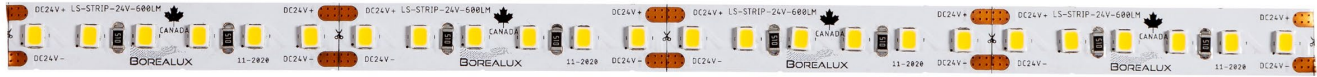

Client Date Qty
 Project Type PO#

LS-STRIP-24V

Flexible LED Strip

Description

- CRI 80+(B CHIP) or CRI 90+ (BRIDGELUX CHIP)
- SMD 2835
- Made in Canada
- 50 000hrs + lifetime
- 5 years warranty
- 3-Step MacAdam's ellipse, single binning
- Reverse connexion protection
- IP20 or IP67

Specifications CRI 80+

Model	Protection	Power	Color Temperature	Lumens	LED/FT	Voltage	Beam angle	Maximum length	Width
LS-STRIP-24V-300LM-80-2,7K	IP20/IP67	4W/ft	2700K	300lm/ft	38pcs/ft	24V	120°	32 ft	10mm
LS-STRIP-24V-300LM-80-3K	IP20/IP67	4W/ft	3000K	300lm/ft	38pcs/ft	24V	120°	32 ft	10mm
LS-STRIP-24V-300LM-80-3,5K	IP20/IP67	4W/ft	3500K	300lm/ft	38pcs/ft	24V	120°	32 ft	10mm
LS-STRIP-24V-300LM-80-4K	IP20/IP67	4W/ft	4000K	300lm/ft	38pcs/ft	24V	120°	32 ft	10mm
LS-STRIP-24V-300LM-80-5K	IP20/IP67	4W/ft	5000K	300lm/ft	38pcs/ft	24V	120°	32 ft	10mm

Model	Protection	Power	Color temperature	Lumens	LED/FT	Voltage	Beam angle	Maximum length	Width
LS-STRIP-24V-600LM-80-2,7K	IP20/IP67	6W/ft	2700K	600lm/ft	38pcs/ft	24V	120°	32 ft	10mm
LS-STRIP-24V-600LM-80-3K	IP20/IP67	6W/ft	3000K	600lm/ft	38pcs/ft	24V	120°	32 ft	10mm
LS-STRIP-24V-600LM-80-3,5K	IP20/IP67	6W/ft	3500K	600lm/ft	38pcs/ft	24V	120°	32 ft	10mm
LS-STRIP-24V-600LM-80-4K	IP20/IP67	6W/ft	4000K	600lm/ft	38pcs/ft	24V	120°	32 ft	10mm
LS-STRIP-24V-600LM-80-5K	IP20/IP67	6W/ft	5000K	600lm/ft	38pcs/ft	24V	120°	32 ft	10mm

Model	Protection	Power	Color temperature	Lumens	LED/FT	Voltage	Beam angle	Maximum length	Width
LS-STRIP-24V-800LM-80-2,7K	IP20/IP67	8W/ft	2700K	800lm/ft	38pcs/ft	24V	120°	32 ft	10mm
LS-STRIP-24V-800LM-80-3K	IP20/IP67	8W/ft	3000K	800lm/ft	38pcs/ft	24V	120°	32 ft	10mm
LS-STRIP-24V-800LM-80-3,5K	IP20/IP67	8W/ft	3500K	800lm/ft	38pcs/ft	24V	120°	32 ft	10mm
LS-STRIP-24V-800LM-80-4K	IP20/IP67	8W/ft	4000K	800lm/ft	38pcs/ft	24V	120°	32 ft	10mm
LS-STRIP-24V-800LM-80-5K	IP20/IP67	8W/ft	5000K	800lm/ft	38pcs/ft	24V	120°	32 ft	10mm