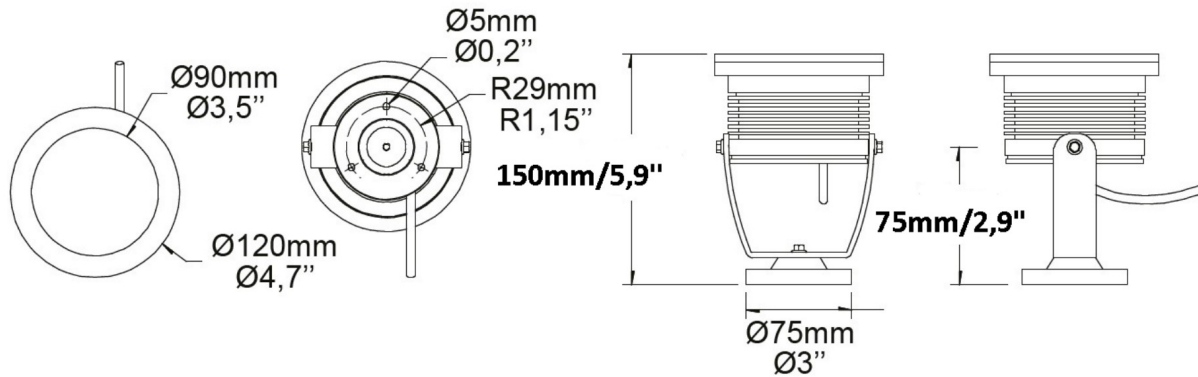

Client Date Qty
 Project Type PO#

LS-ARCH-EXT-24V-R-120MM

Specifications

Model	LS-ARCH-EXT-120V-R-120MM
Power	20W(RGBW)/14W(CCT)
Voltage	124V
Lumens	560Lm(RGBW)-1260Lm(CCT)
CCT	2.7K,3K,3.5K,4K,5K,RGBW
Dimensions	D120*H148mm
Weight	1.2Kg
Control	DMX512 with decoder
Working temperature	-40°C à 55°C
Protection	IP65

Order code

LS-ARCH-EXT-24V-R-120MM- - -

CCT	Beam angle	Finish
2.7K	10°	BK (black)
3K	15°	WH (White)
3.5K	30°	SI (Silver)
4K	45°	
5K	60°	
RGBW		

Client Date Qty
Project Type PO#

LS-ARCH-EXT-24V-R-120MM

Dimensions